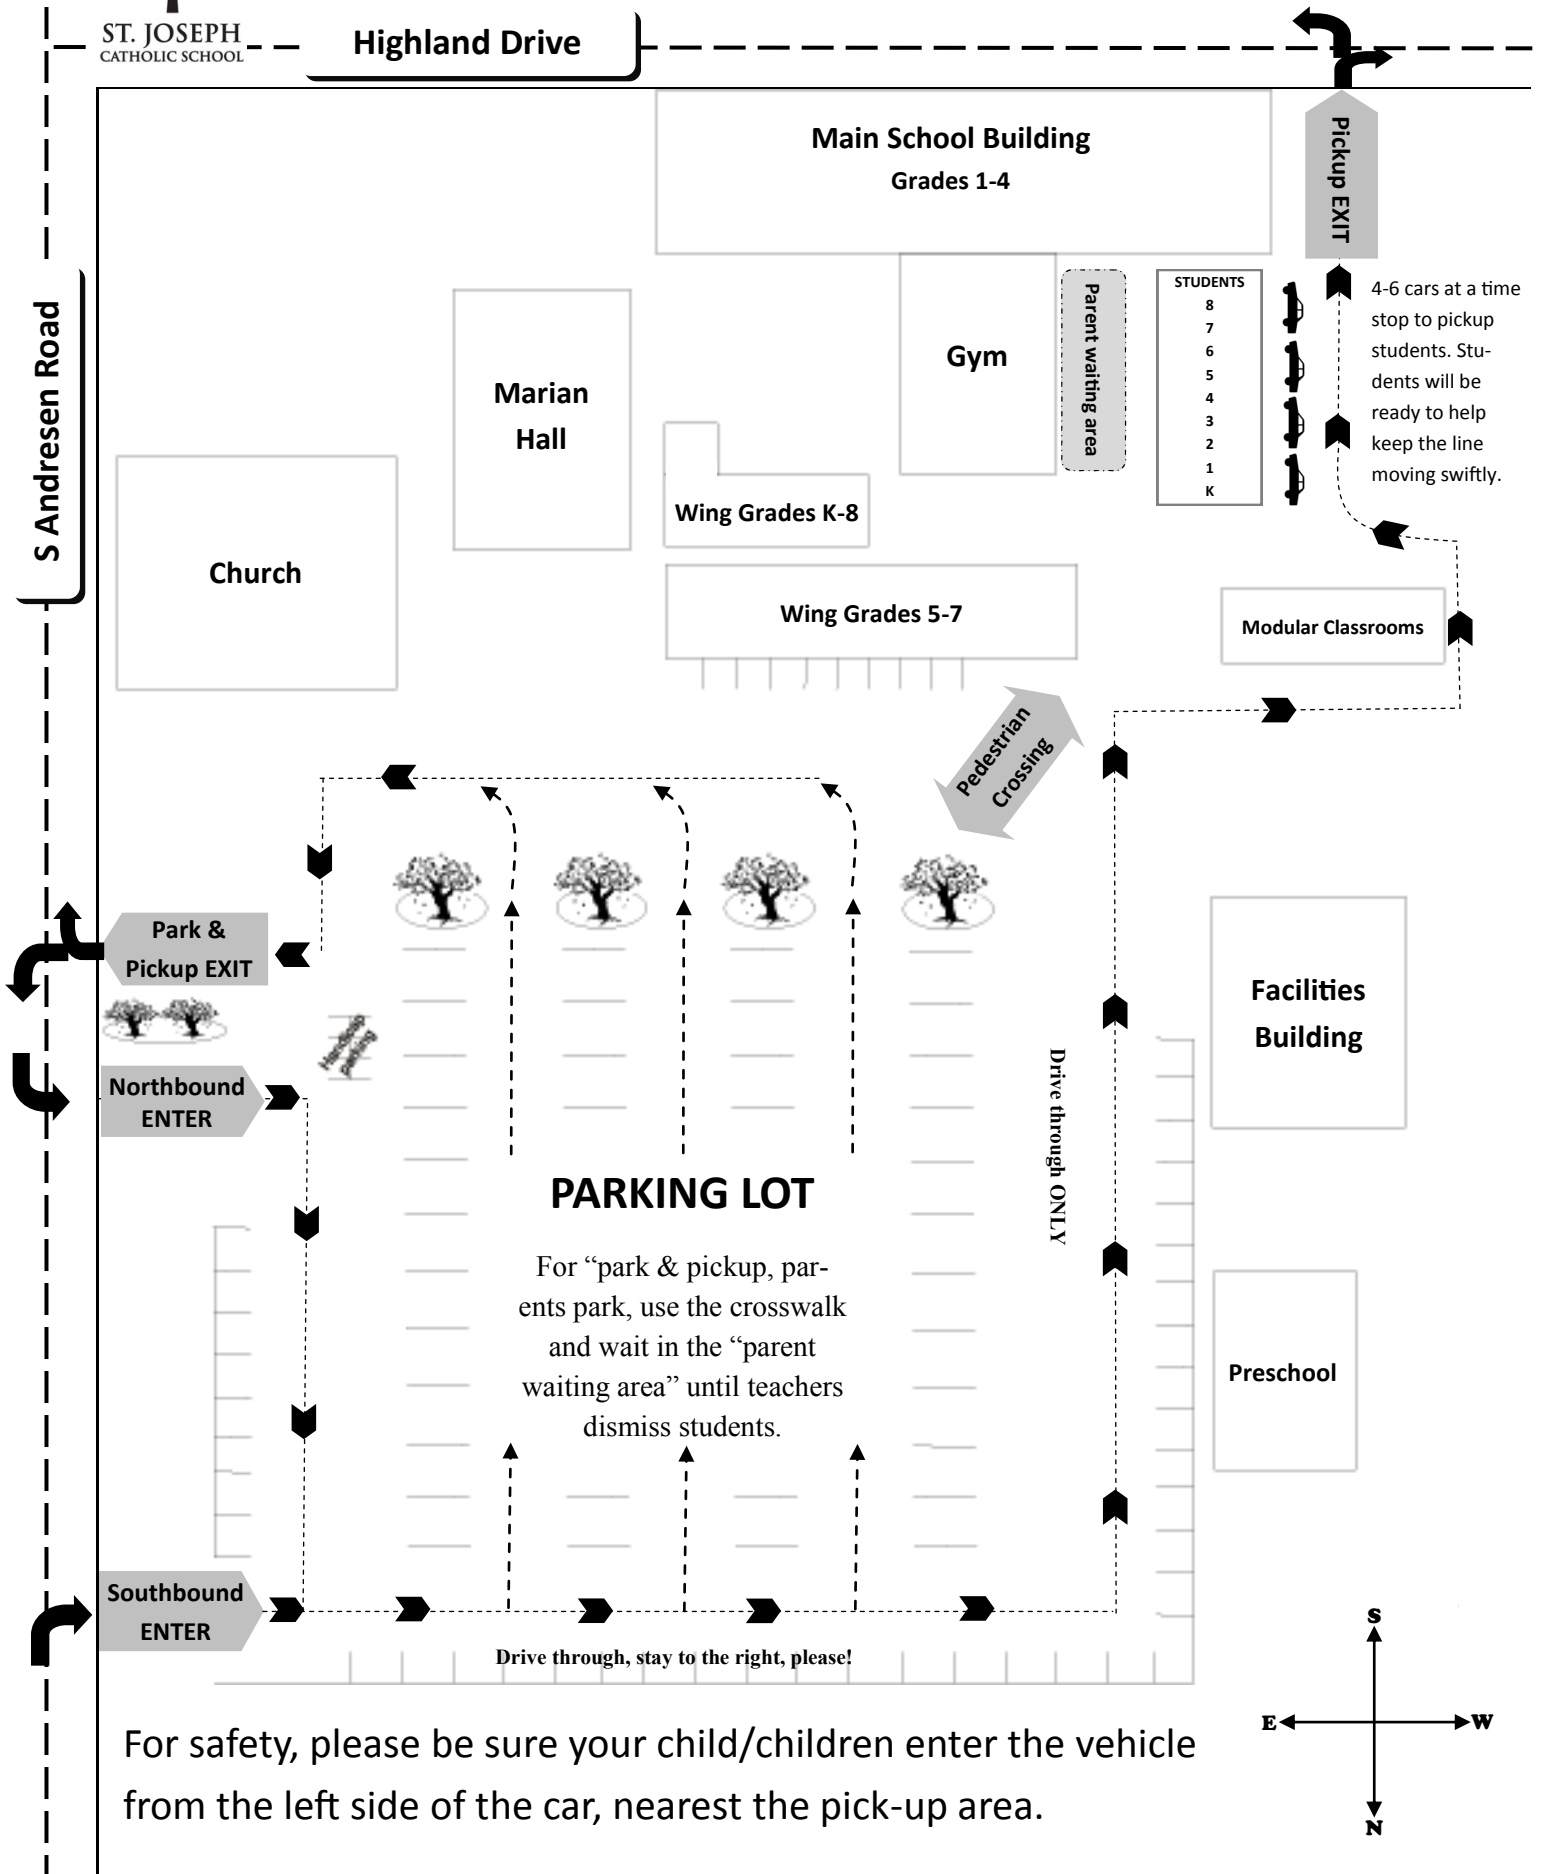

MAP FOR AFTERNOON PICK-UP

ST. JOSEPH
CATHOLIC SCHOOL

Highland Drive

S Andresen Road

Pickup EXIT

Main School Building
Grades 1-4

Gym

Marian
Hall

Wing Grades K-8

Wing Grades 5-7

Church

1. STUDENTS
2. 8
   - 7
   - 6
   - 5
   - 4
   - 3
   - 2
   - 1
   - K

4-6 cars at a time stop to pickup students. Students will be ready to help keep the line moving swiftly.

Modular Classrooms

Pedestrian Crossing

Park & Pickup EXIT

Northbound ENTER

PARKING LOT

For "park & pickup, parents park, use the crosswalk and wait in the "parent waiting area" until teachers dismiss students.

Drive through ONLY

Facilities Building

Preschool

Southbound ENTER

Drive through, stay to the right, please!