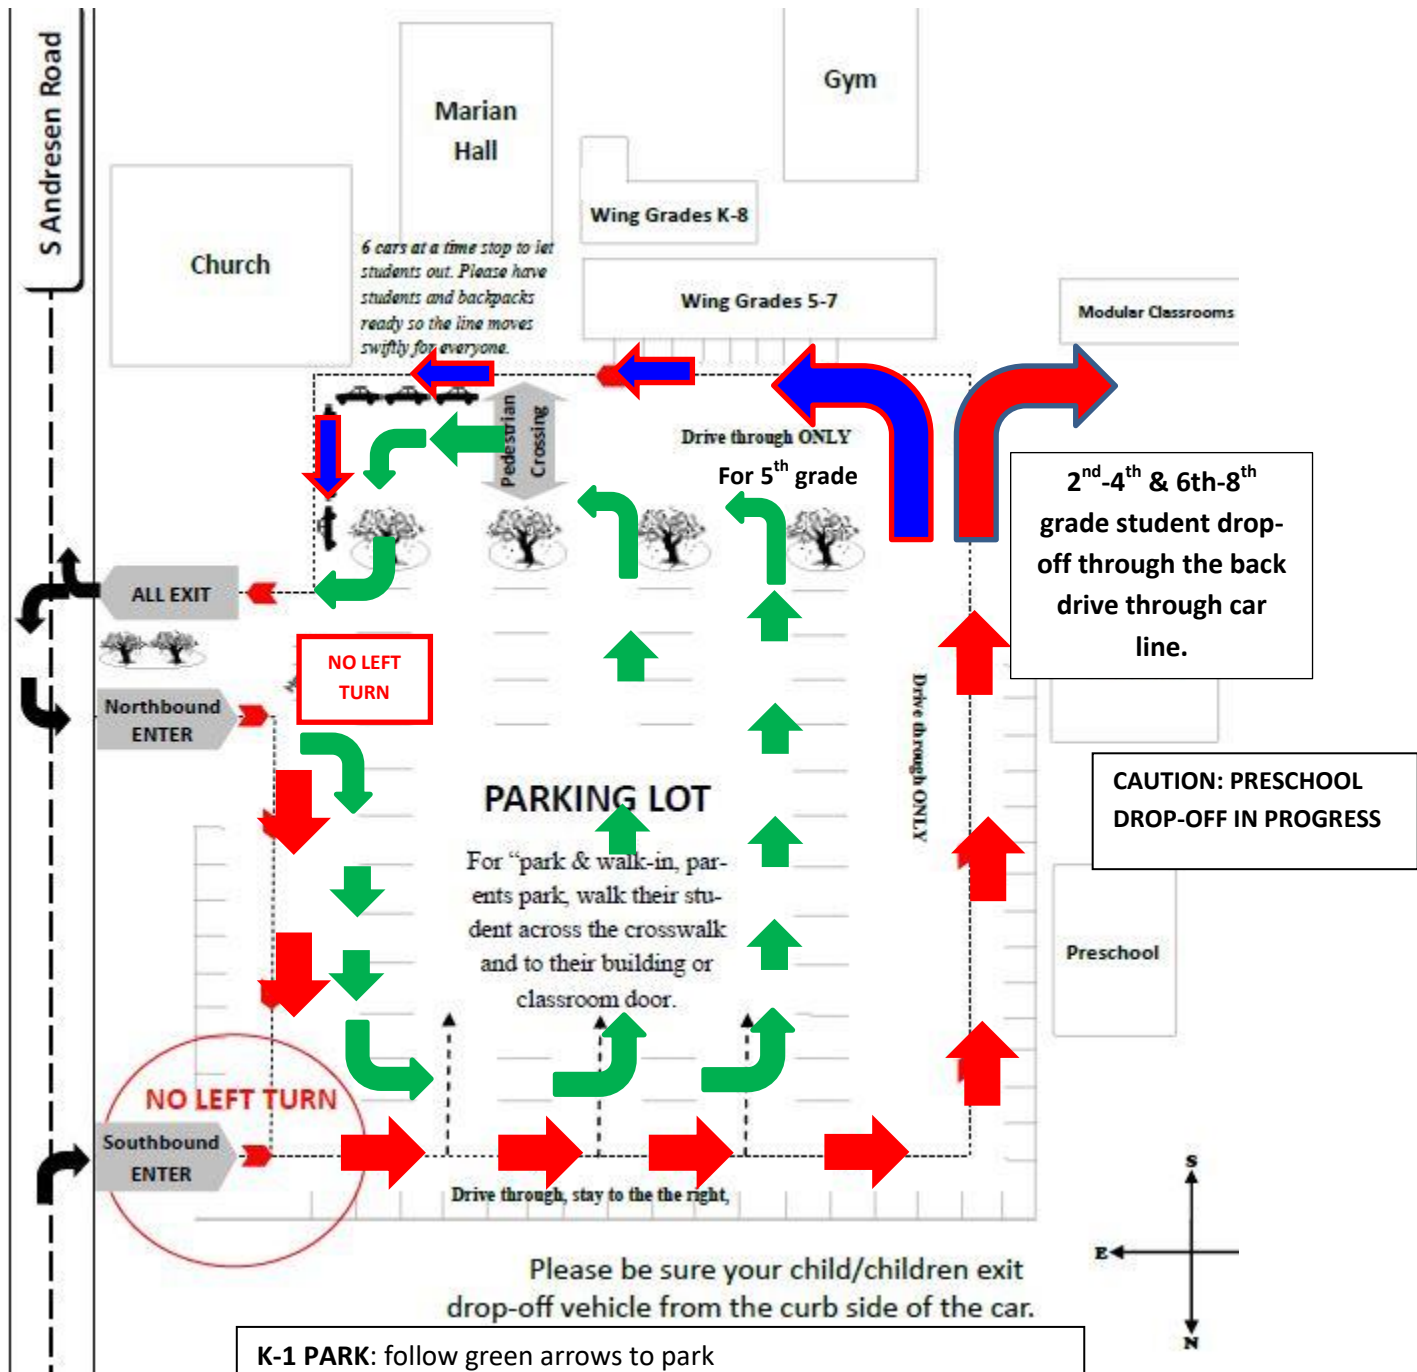

MORNING DROP-OFF & PARKING

ONLY Kindergarten and 1st grade families (and siblings/carpool) may park and walk to the exterior doors. 5th grade families may drop off in the car line in front of Marian Hall. All other morning drop-off will use the drive through drop-off procedure (see below and on the following page) **No drop-off or parking on Highland Dr.**

K-1 PARK: follow green arrows to park
5th GRADE DROP OFF: follow BLUE arrows to drop at Marian Hall
DRIVE THROUGH BACK: follow red arrows to normal pick up area
CAUTION: Preschool parents are walking their children to and from their building - **DRIVE SLOWLY!**

AFTERNOON PICK-UP & PARKING

All students will dismiss at 3:15, 2:15 on Wed. All grades may either park in the church parking lot and walk to the pick-up area OR use the drive through dismissal procedure. **No pick-up or parking on Highland Dr.**

MAP for Afternoon PICK-UP

TO PARK: follow green arrows to park
DRIVE THROUGH: follow red arrows to pick up area
CAUTION: Preschool parents are walking their children to and from their building - **DRIVE SLOWLY!**