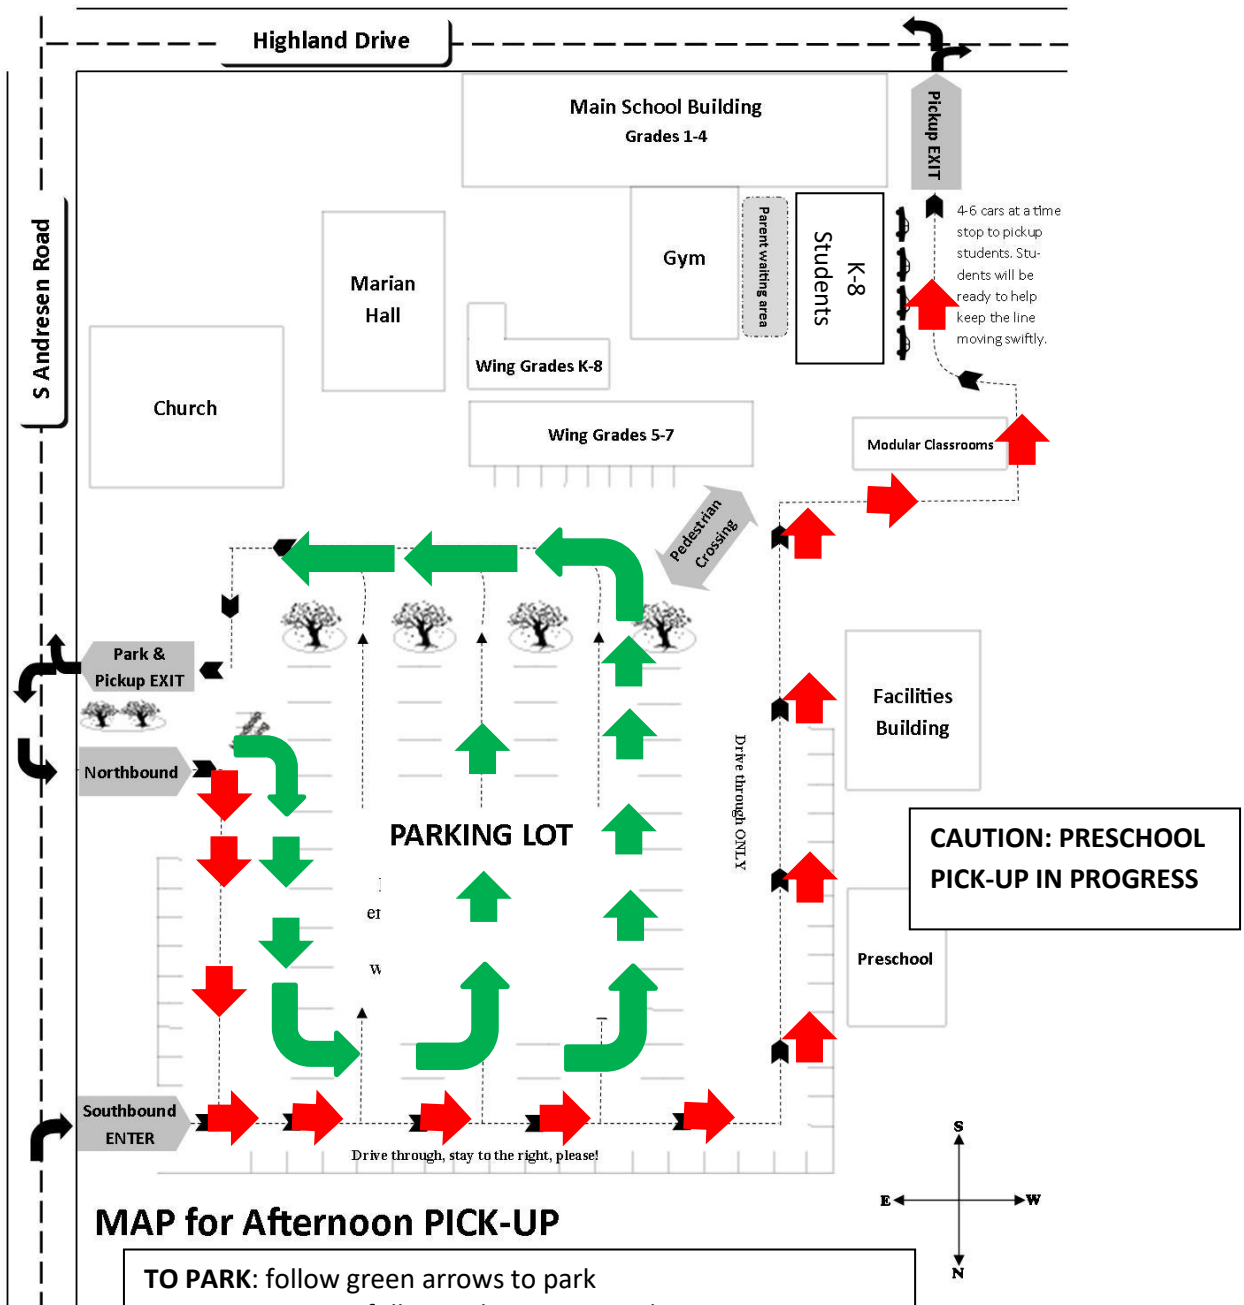

MORNING DROP-OFF & PARKING

ONLY Kindergarten and 1st grade families (and siblings/carpool) may park and walk to the exterior doors. 5th grade families may drop off in the car line in front of Marian Hall. All other morning drop-off will use the drive through drop-off procedure (see below and on the following page) **No drop-off or parking on Highland Dr.**

K-1 PARK: follow green arrows to park
5th GRADE DROP OFF: follow BLUE arrows to drop at Marian Hall
DRIVE THROUGH BACK: follow red arrows to normal pick up area
CAUTION: Preschool parents are walking their children to and from their building - **DRIVE SLOWLY!**

AFTERNOON PICK-UP & PARKING

All students will dismiss at 3:15, 2:15 on Wed. All grades may either park in the church parking lot and walk to the pick-up area OR use the drive through dismissal procedure. **No pick-up or parking on Highland Dr.**

MAP for Afternoon PICK-UP

TO PARK: follow green arrows to park
DRIVE THROUGH: follow red arrows to pick up area
CAUTION: Preschool parents are walking their children to and from their building - **DRIVE SLOWLY!**